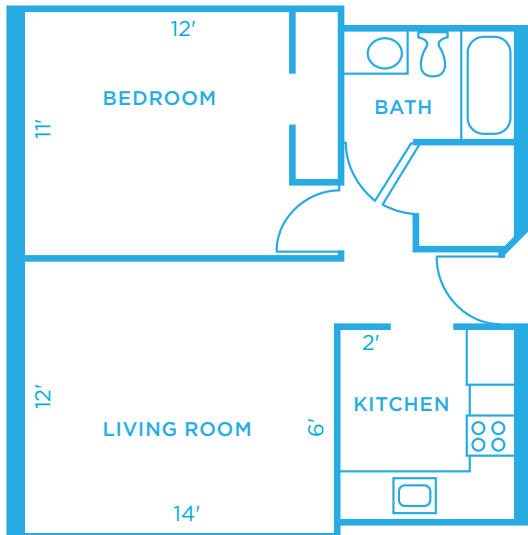

# Floor plans

Residential Care Phase 1  
*Studio - 230 sq ft*

Residential Care Phase 1  
*Two Room Studio - 533 sq ft*

Residential Care Phase 2  
*Studio - 420 sq ft*

Residential Care Phase 2  
*One Bedroom - 560 sq ft*

# Floor plans

Residential Care Phase 2  
*One Bedroom Deluxe - 630 sq ft*

Residential Care Phase 2  
*Two Bedroom - 840 sq ft*

Residential Care Phase 2  
*Two Bedroom Deluxe - 940 sq ft*