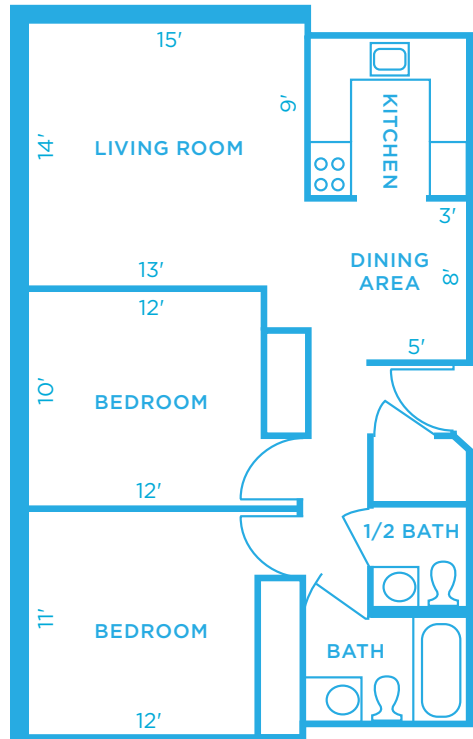

# Floor plans

Residential Care Phase 1  
*Studio - 230 sq ft*

Residential Care Phase 1  
*Two Room Studio - 533 sq ft*

Residential Care Phase 2  
*Studio - 420 sq ft*

Residential Care Phase 2  
*One Bedroom - 560 sq ft*

# Floor plans

Residential Care Phase 2  
*One Bedroom Deluxe - 630 sq ft*

Residential Care Phase 2  
*Two Bedroom - 840 sq ft*

Residential Care Phase 2  
*Two Bedroom Deluxe - 940 sq ft*