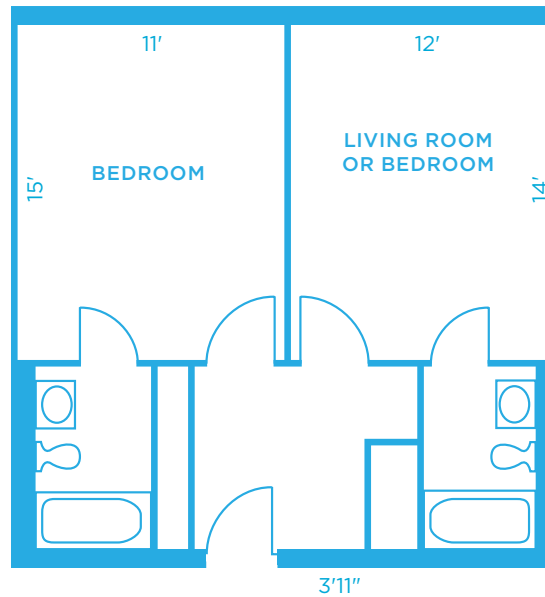

# Floor plans

Residential Care Phase 1  
*Studio - 230 sq ft*

Residential Care Phase 1  
*Two Room Studio - 533 sq ft*

Residential Care Phase 2  
*Studio - 420 sq ft*

Residential Care Phase 2  
*One Bedroom - 560 sq ft*

# Floor plans

Residential Care Phase 2  
*One Bedroom Deluxe - 630 sq ft*

Residential Care Phase 2  
*Two Bedroom - 840 sq ft*

Residential Care Phase 2  
*Two Bedroom Deluxe - 940 sq ft*