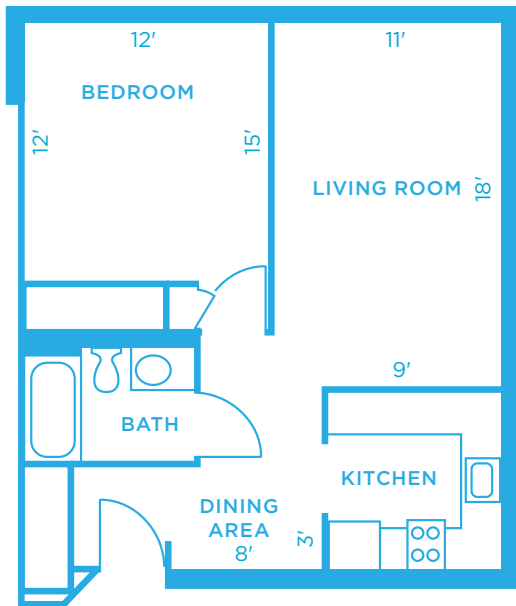

# Floor plans

Residential Care Phase 1  
*Studio - 230 sq ft*

Residential Care Phase 1  
*Two Room Studio - 533 sq ft*

Residential Care Phase 2  
*Studio - 420 sq ft*

Residential Care Phase 2  
*One Bedroom - 560 sq ft*

# Floor plans

Residential Care Phase 2  
*One Bedroom Deluxe - 630 sq ft*

Residential Care Phase 2  
*Two Bedroom - 840 sq ft*

Residential Care Phase 2  
*Two Bedroom Deluxe - 940 sq ft*