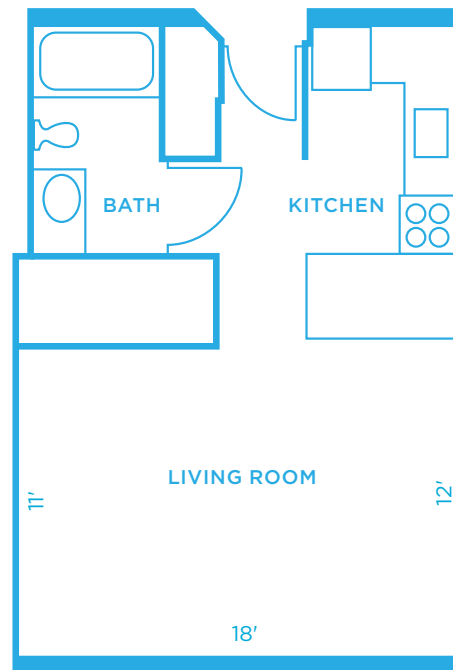

# Floor plans

Residential Care Phase 1  
*Studio - 230 sq ft*

Residential Care Phase 1  
*Two Room Studio - 533 sq ft*

Residential Care Phase 2  
*Studio - 420 sq ft*

Residential Care Phase 2  
*One Bedroom - 560 sq ft*

# Floor plans

Residential Care Phase 2  
*One Bedroom Deluxe - 630 sq ft*

Residential Care Phase 2  
*Two Bedroom - 840 sq ft*

Residential Care Phase 2  
*Two Bedroom Deluxe - 940 sq ft*